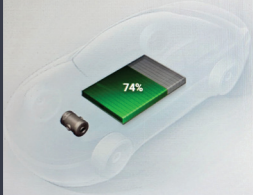

COORDINATED REGENERATIVE BRAKING SYSTEM